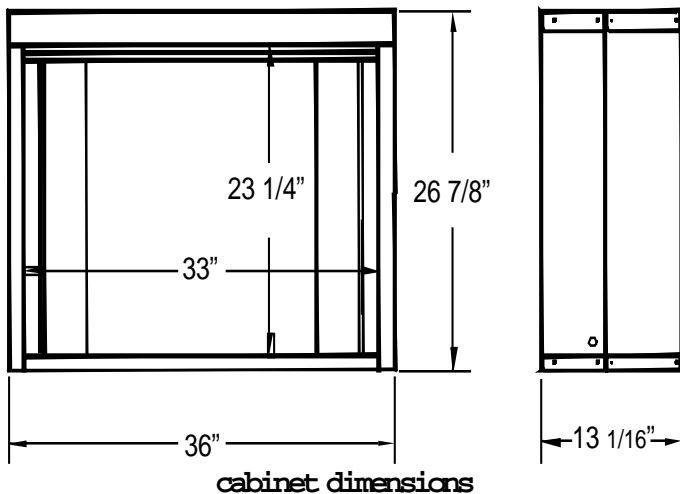

The Innohearth Difference

Innohearth's EFF Series features the most realistic electric flames on the market. Unlike other electric fireplaces, EFF units provide a warm, clean, and beautiful look regardless of whether the unit is on or off. This is because the EFF does not use two-way mirrors or dark reflective screens to provide its flame effect.

When the unit is on, lively dancing flame strips reflect the soft light of the logset, creating not only realistic wood-burning-like flames, but illuminating the firebox. This animated play of light and shadow on the firebox walls adds to the realism of the experience.

When the unit is turned off, the flames disappear, leaving a clean, fully detailed logset and open brick-lined firebox without the unnatural reflections from screens and mirrors.

In any lighting condition, EFF Fireplace flames are always bright and vibrant, never dim or washed-out.

The EFF Fireplace naturally imitates the relaxing pop and crackle of a real wood fire.

Specifications subject to change without notice.
Consult owner's manual for installation instructions.

Patents Pending

Made in USA

ONTARIO, CALIFORNIA

Toll Free: 1-866-269-4275 Website: www.innohearth.com