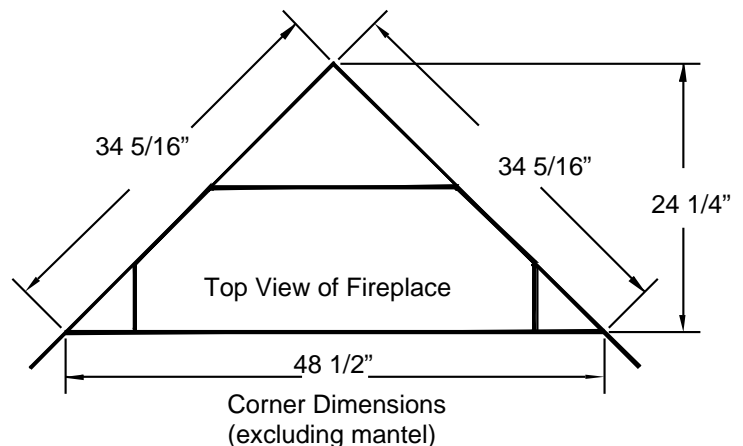

The Innohearth Difference

Innohearth's EFF Series features the most realistic electric flames on the market. Unlike other electric fireplaces, EFF units provide a warm, clean, and beautiful look regardless of whether the unit is on or off. This is because the EFF does not use two-way mirrors or dark reflective screens to provide its flame effect.

When the unit is on, lively dancing flame strips reflect the soft light of the logset, creating not only realistic wood-burning-like flames, but illuminating the firebox. This animated play of light and shadow on the firebox walls adds to the realism of the experience.

When the unit is turned off, the flames disappear, leaving a clean, fully detailed logset and open brick-lined firebox without the unnatural reflections from screens and mirrors.

In any lighting condition, EFF Fireplace flames are always bright and vibrant, never dim or washed-out.

The EFF Fireplace naturally imitates the relaxing pop and crackle of a real wood fire.

Specifications subject to change without notice.
Consult owner's manual for installation instructions.

Patents Pending

Made in USA

ONTARIO, CALIFORNIA

Toll Free: 1-866-269-4275 Website: www.innohearth.com